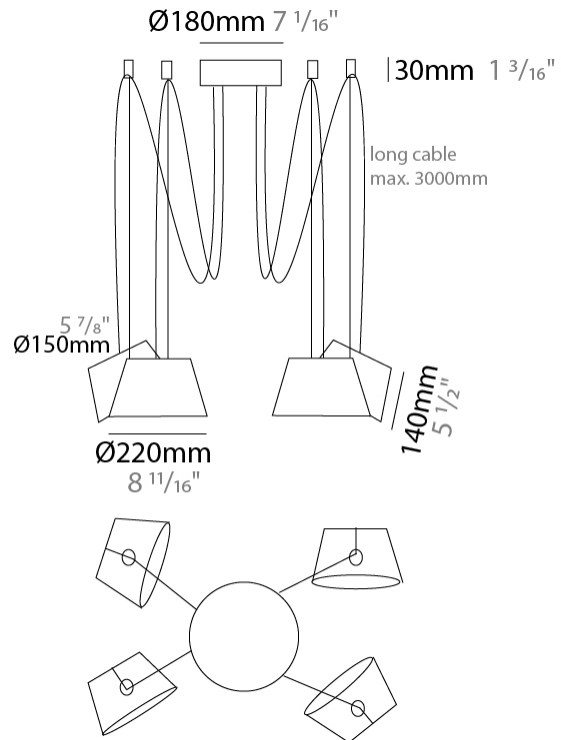

PROJECT _____
TYPE _____
SPECIFIER _____
QUANTITY _____
DATE _____

SENTO SUSPENSION

D111033-

base number _____
Finish _____
Options _____

1. To build a product code in our configurator select the specify button on the base model # product page
2. To build a manual product code on this datasheet choose from the options listed below in blue font and add the suffix to the base model #

GENERAL

Series: Sento _____
Brand: Ole _____
Division: Design _____
Mounting Type: Suspension _____
Mounting Location: Ceiling _____
Subcategory: Pendant _____

PHYSICAL

Shape: Bell _____
Diameter (mm): 220 _____
Diameter (in): 8 ¹¹/₁₆ _____
Height (mm): 140 _____
Height (in): 5 ¹/₂ _____
Max. Overall Height (mm): 3140 _____
Max. Overall Height (in): 123 ⁵/₈ _____
Light Distribution: Direct _____
Weight (kg): 3 _____
Weight (lbs): 6.6 _____
Diffuser:rylic - Satin _____
Fixture Finish: [WHi / MBK / MWH](#) _____
Fixture Material: Metal _____
Cable Details: 3000mm Cable _____

ELECTRICAL

Number of Lamps: 4 _____
Lamp Type: LED Retrofit _____
Lamp Shape: MR16 _____
Bulb Included: Bulb Not Included _____
Max. Wattage Per Lamp (W): 7 _____
Lamp Base: GU10 _____
Input Voltage (V): 120 _____

LED

OPTICAL

Adjustability: Tilting _____

RATINGS AND CERTIFICATIONS

Certified By: Certified for North American Standards _____
IP rating: IP20 _____