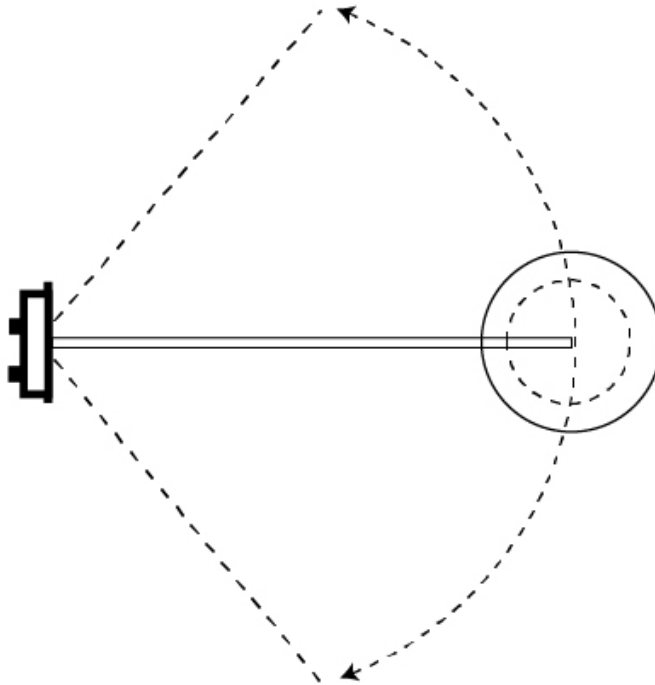

D113006-

PROJECT	_____
TYPE	_____
SPECIFIER	_____
QUANTITY	_____
DATE	_____

D