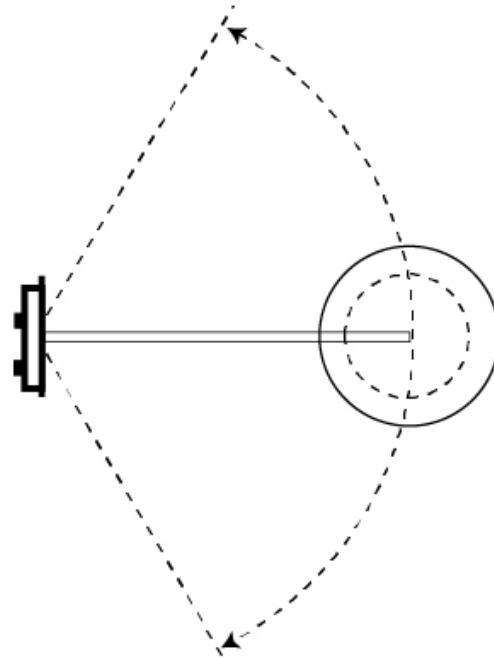

D113009-

PROJECT
TYPE
SPECIFIER
QUANTITY
DATE

D