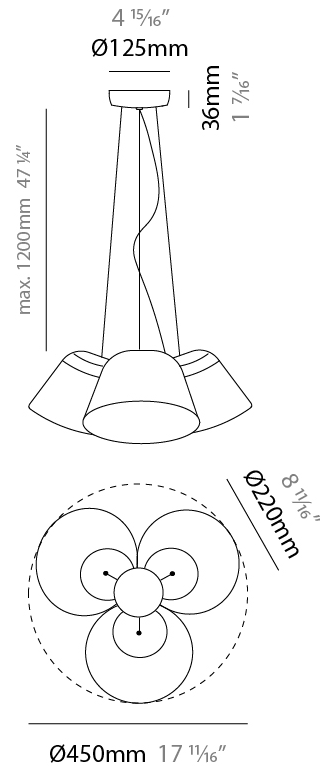

SENTO SUSPENSION

D111036-

base number   Finish (Diamond)   -   Finish (Triangle)

1. To build a product code in our configurator select the specify button on the base model # product page
2. To build a manual product code on this datasheet choose from the options listed below in blue font and add the suffix to the base model #

GENERAL

Series: Sento
Brand: Ole
Division: Design
Mounting Type: Suspension
Mounting Location: Ceiling
Subcategory: Pendant

PHYSICAL

Shape: Bell
Diameter (mm): 220
Diameter (in): 8 ¹¹/₁₆
Height (mm): 140
Height (in): 5 ¹/₂
Max. Overall Height (mm): 1340
Max. Overall Height (in): 52 ³/₄
Light Distribution: Direct
Weight (kg): 3.7
Weight (lbs): 8.1
Diffuser:rylic - Satin
Fixture Finish: WHI / MBK / BEI/ MSA / OGR / MWH
Holder Finish: WHI / MBK
Fixture Material: Metal
Cable Details: 3000mm Cable

ELECTRICAL

Number of Lamps: 3
Lamp Type: LED Retrofit
Lamp Shape: MR16
Bulb Included: Bulb Not Included
Max. Wattage Per Lamp (W): 7
Lamp Base: GU10
Input Voltage (V): 120

LED

OPTICAL

Adjustability: Tilting

RATINGS AND CERTIFICATIONS

Certified By: Certified for North American Standards
IP rating: IP20

PROJECT	_____
TYPE	_____
SPECIFIER	_____
QUANTITY	_____
DATE	_____