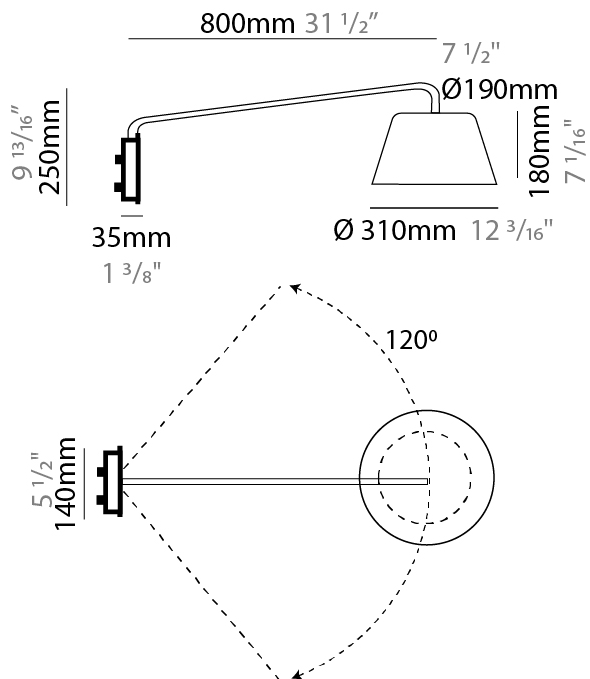

SENTO SURFACE

D113008- -

base number   Finish   Finish
(Diamond)   (Triangle)

1. To build a product code in our configurator select the specify button on the base model # product page
2. To build a manual product code on this datasheet choose from the options listed below in blue font and add the suffix to the base model #

GENERAL

Series: Sento
Brand: Ole
Division: Design
Mounting Type: Surface
Mounting Location: Wall
Subcategory: Task

PHYSICAL

Shape: Bell
Diameter (mm): 310
Diameter (in): 12 ³/₁₆
Width (mm): 310
Width (in): 12 ³/₁₆
Height (mm): 250
Depth (mm): 800
Height (in): 9 ¹³/₁₆
Depth (in): 31 ¹/₂
Extension (mm): 655
Extension (in): 25 ³/₄
Light Distribution: Direct
Weight (kg): 1.7
Weight (lbs): 3.7
Diffuser:rylic - Satin
Fixture Finish: WHI / MBK / BEI / MSA / OGR / MWH
Holder Finish: WHI / MBK
Fixture Material: Metal
Cable Details: 3000mm Cable

ELECTRICAL

Number of Lamps: 1
Lamp Type: LED Retrofit
Lamp Shape: A19
Bulb Included: Bulb Not Included
Max. Wattage Per Lamp (W): 7
Lamp Base: E26
Input Voltage (V): 120
Upon Request: 277Vac / GU24

LED

OPTICAL

Adjustability: Rotating

RATINGS AND CERTIFICATIONS

Certified By: Certified for North American Standards
IP rating: IP20