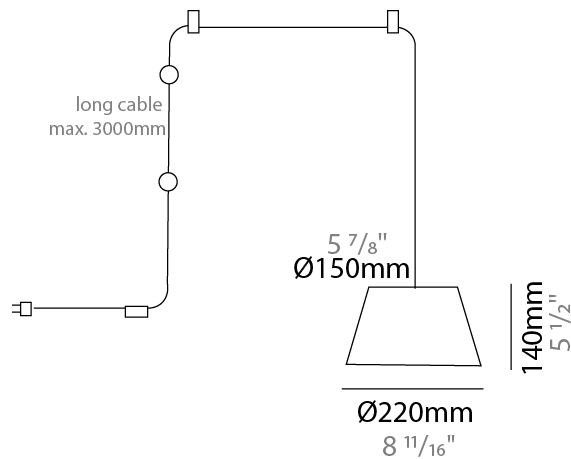

PROJECT	_____
TYPE	_____
SPECIFIER	_____
QUANTITY	_____
DATE	_____

SENTO SUSPENSION

D111030-

base number   Finish
(Triangle)

1. To build a product code in our configurator select the specify button on the base model # product page
2. To build a manual product code on this datasheet choose from the options listed below in blue font and add the suffix to the base model #

GENERAL

Series: Sento _____
Brand: Ole _____
Division: Design _____
Mounting Type: Suspension _____
Mounting Location: Ceiling _____
Subcategory: Pendant _____

PHYSICAL

Shape: Bell _____
Diameter (mm): 220 _____
Diameter (in): 8 ¹¹/₁₆ _____
Height (mm): 140 _____
Height (in): 5 ¹/₂ _____
Max. Overall Height (mm): 3140 _____
Max. Overall Height (in): 123 ⁵/₈ _____
Light Distribution: Direct _____
Weight (kg): 1.2 _____
Weight (lbs): 2.6 _____
Diffuser:rylic - Satin _____
[Fixture Finish: WHI / MBK / BEI / MSA / OGR / MWH](#) _____
Fixture Material: Metal _____
Cable Details: 3000mm Cable _____

ELECTRICAL

Number of Lamps: 1 _____
Lamp Type: LED Retrofit _____
Lamp Shape: MR16 _____
Bulb Included: Bulb Not Included _____
Max. Wattage Per Lamp (W): 7 _____
Lamp Base: GU10 _____
Input Voltage (V): 120 _____

LED

OPTICAL

Adjustability: Fixed _____

RATINGS AND CERTIFICATIONS

Certified By: Certified for North American Standards _____
IP rating: IP20 _____