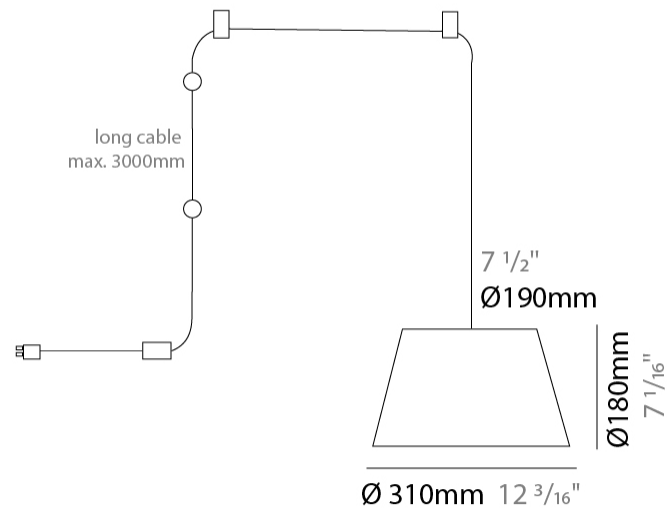

PROJECT	_____
TYPE	_____
SPECIFIER	_____
QUANTITY	_____
DATE	_____

SENTO SUSPENSION

D111039-

base number   Finish
(Triangle)

1. To build a product code in our configurator select the specify button on the base model # product page
2. To build a manual product code on this datasheet choose from the options listed below in blue font and add the suffix to the base model #

GENERAL

Series: Sento
Brand: Ole
Division: Design
Mounting Type: Suspension
Mounting Location: Ceiling
Subcategory: Pendant

PHYSICAL

Shape: Bell
Diameter (mm): 310
Diameter (in): 12 ³/₁₆
Height (mm): 180
Height (in): 7 ¹/₁₆
Max. Overall Height (mm): 3180
Max. Overall Height (in): 125 ³/₁₆
Light Distribution: Direct
Weight (kg): 1.3
Weight (lbs): 2.9
Diffuser:rylic - Satin
[Fixture Finish: WHI / MBK / BEI/ MSA / GRN](#)
Fixture Material: Metal
Cable Details: 3000mm Cable

ELECTRICAL

Number of Lamps: 1
Lamp Type: LED Retrofit
Lamp Shape: A19
Bulb Included: Bulb Not Included
Max. Wattage Per Lamp (W): 7
Lamp Base: E26
Input Voltage (V): 120
Upon Request: 277Vac / GU24

LED

OPTICAL

Adjustability: Fixed

RATINGS AND CERTIFICATIONS

Certified By: Certified for North American Standards
IP rating: IP20