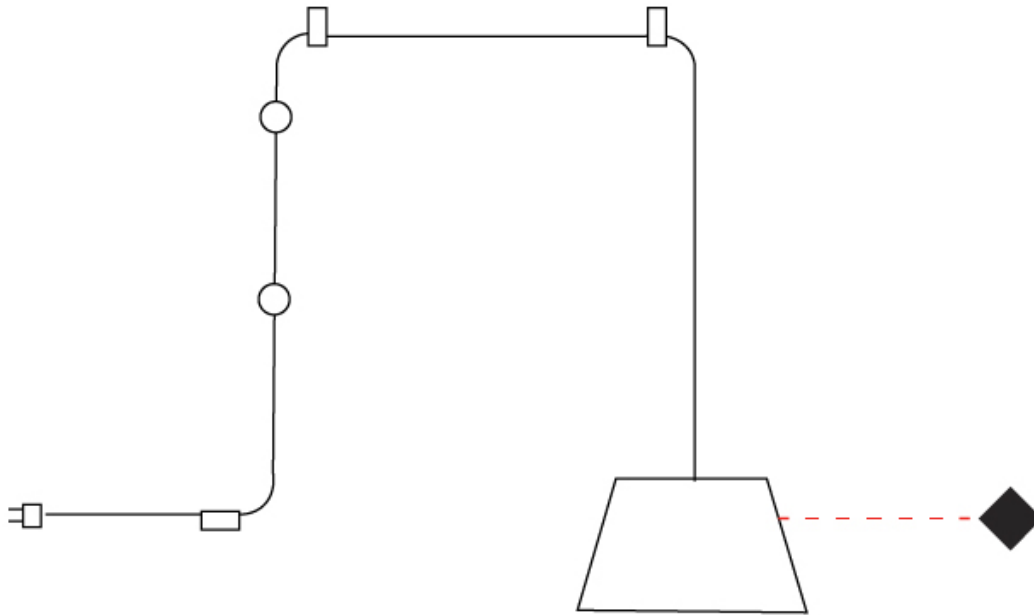

D111030-

PROJECT

TYPE

SPECIFIER

QUANTITY

DATE

D